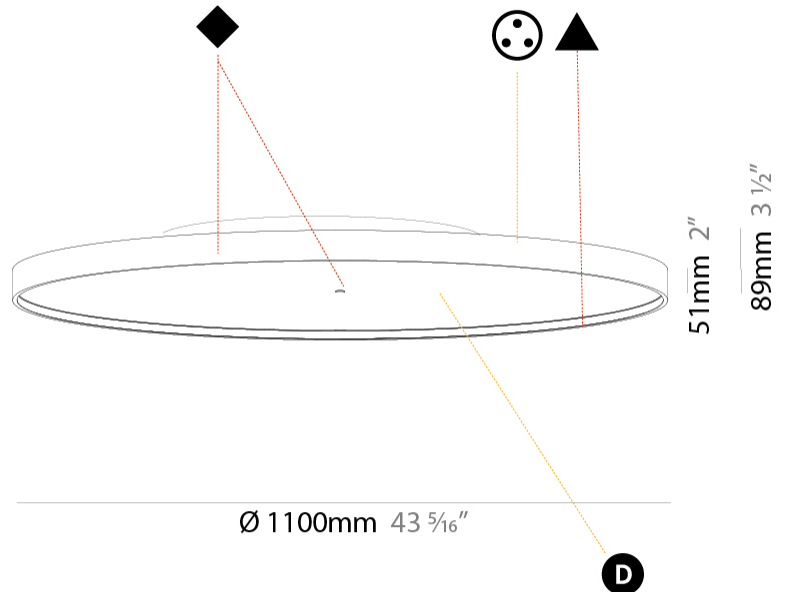

GENERAL

Series: Sign Diva
Subseries: Sign Diva Korona
Brand: Prolicht
Division: Architectural
Mounting Type: Surface
Mounting Location: Ceiling
Subcategory: Ambient

PHYSICAL

Shape: Round
Diameter (mm): 1100
Diameter (in): 43 ⁵/₁₆"
Height (mm): 89
Height (in): 3 ¹/₂"
Light Distribution: Direct / Indirect
Weight (kg): 18.901
Weight (lbs): 41.67
Diffuser: Direct - PMMA - Opal/Micro-Prism/Sparkling Secret/Vintage Industrial / Indirect - White/Yellow/Orange/Red/Blue/Green
Fixture Finish: SSR / BKV / CWI / CRY / HAB / UFT / ITA / RUA / FTG / MYG / LOD / PUS / FRO / FUP / KIA / POP / BLS / SPG / MEY / GOH / GUM / CHC / COM / ABZ / JAG / OBR / MOS / ROR
Fixture Material: Extruded Aluminum / Steel

ELECTRICAL

Lamp Type: LED (Zhaga Standard)
Input Wattage (W): 169.4
Total Output Wattage (W): 134
Dimming: Tri-Mode (Non-Dimming and Phase Dimming (120Vac only) and 0-10V Dimming)
Driver Included: Yes
Driver Location: Integrated
Driver Type: Constant Current - Universal
Driver Class: Class 2
Input Voltage (V): 120 - 277
Constant Current (MA): 600

LED

Color Temperature (°K): 3000 / 3500 / 4000
Max. Delivered Lumen (lm): 19520 / 19933 / 20340
CRI: >90 CRI
Lamp Life (hrs): 50000

OPTICAL

RATINGS AND CERTIFICATIONS

Certified By: Certified for North American Standards
IP rating: IP20