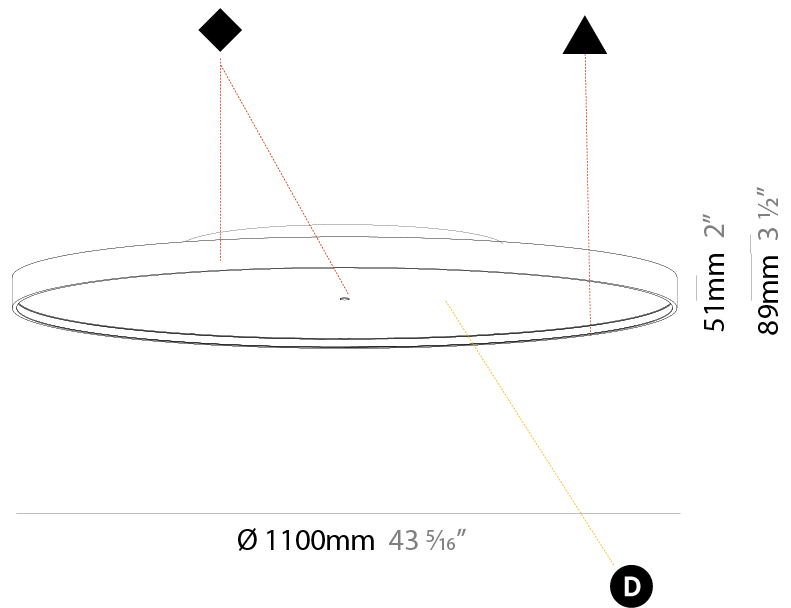

GENERAL

Series: Sign Diva
Subseries: Sign Diva Korona
Brand: Prolicht
Division: Architectural
Mounting Type: Surface
Mounting Location: Ceiling
Subcategory: Ambient

PHYSICAL

Shape: Round
Diameter (mm): 1100
Diameter (in): 43 ⁵/₁₆
Height (mm): 89
Height (in): 3 ¹/₂
Light Distribution: Direct
Weight (kg): 18.835
Weight (lbs): 41.524

Diffuser: PMMA - Opal/Micro-Prism/Sparkling Secret/Vintage Industrial
Fixture Finish: SSR / BKV / CWI / CRY / HAB / UFT / ITA / RUA / FTG / MYG / LOD / PUS / FRO / FUP / KIA / POP / BLS / SPG / MEY / GOH / GUM / CHC / COM / ABZ / JAG / OBR / MOS / ROR
Fixture Material: Extruded Aluminum / Steel

ELECTRICAL

Lamp Type: LED (Zhaga Standard)
Input Wattage (W): 169.4
Total Output Wattage (W): 134
Dimming: Tri-Mode (Non-Dimming and Phase Dimming (120Vac only) and 0-10V Dimming)
Driver Included: Yes
Driver Location: Integrated
Driver Type: Constant Current - Universal
Driver Class: Class 2
Input Voltage (V): 120 - 277
Constant Current (MA): 600

LED

Color Temperature (°K): 3000 / 3500 / 4000
Max. Delivered Lumen (lm): 19520 / 19933 / 20340
CRI: >90 CRI
Lamp Life (hrs): 50000

OPTICAL

RATINGS AND CERTIFICATIONS

Certified By: Certified for North American Standards
IP rating: IP20