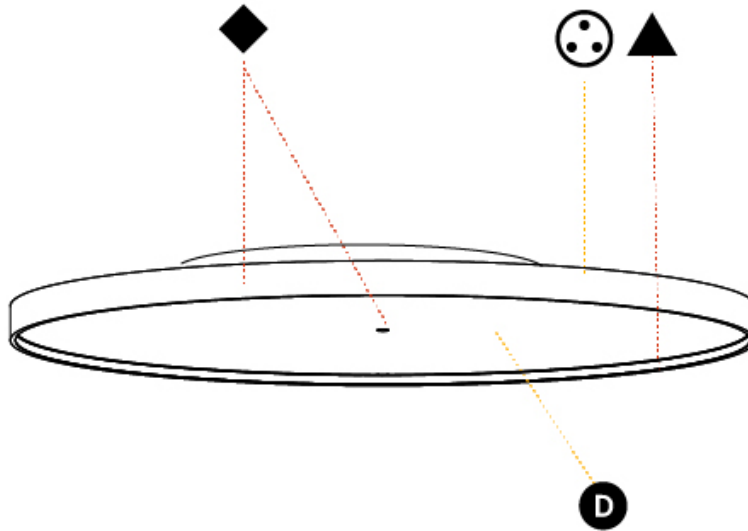

SIGN DIVA KORONA SURFACE

A3D099-

PROJECT	_____
TYPE	_____
SPECIFIER	_____
QUANTITY	_____
DATE	_____